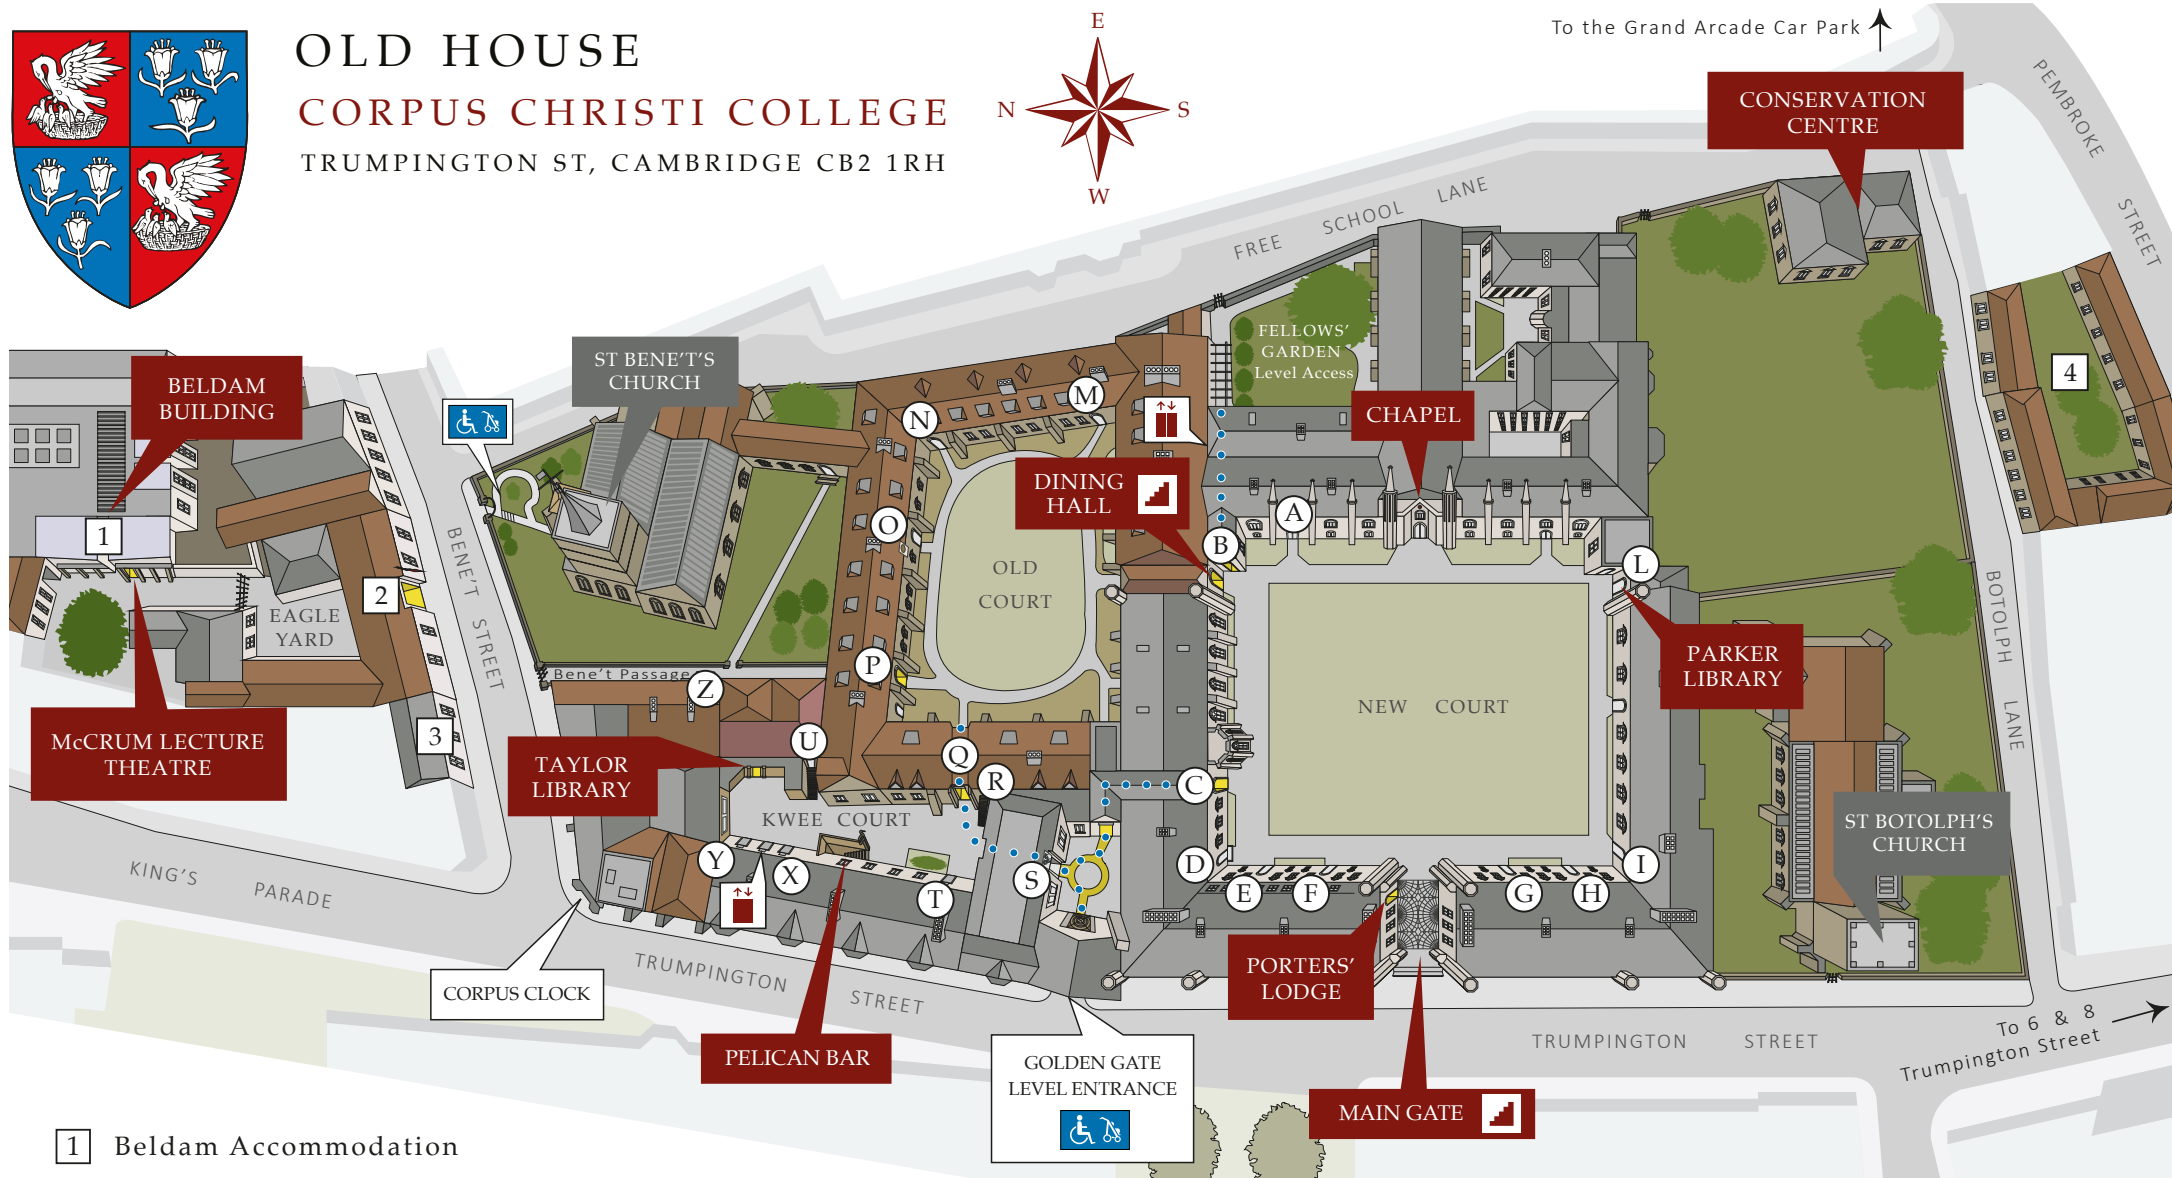

OLD HOUSE

CORPUS CHRISTI COLLEGE

TRUMPINGTON ST, CAMBRIDGE CB2 1RH

To the Grand Arcade Car Park ↑

- 1 Beldam Accommodation
- 2 Archway to the McCrum Lecture Theatre
- 3 Bene't Hostel
- 4 Botolph Court

- A Tutorial & Admission Offices
Graduate Office
Bursary & Finance Office
Gillingham Room

Lift

Steps

Level route ●●●●