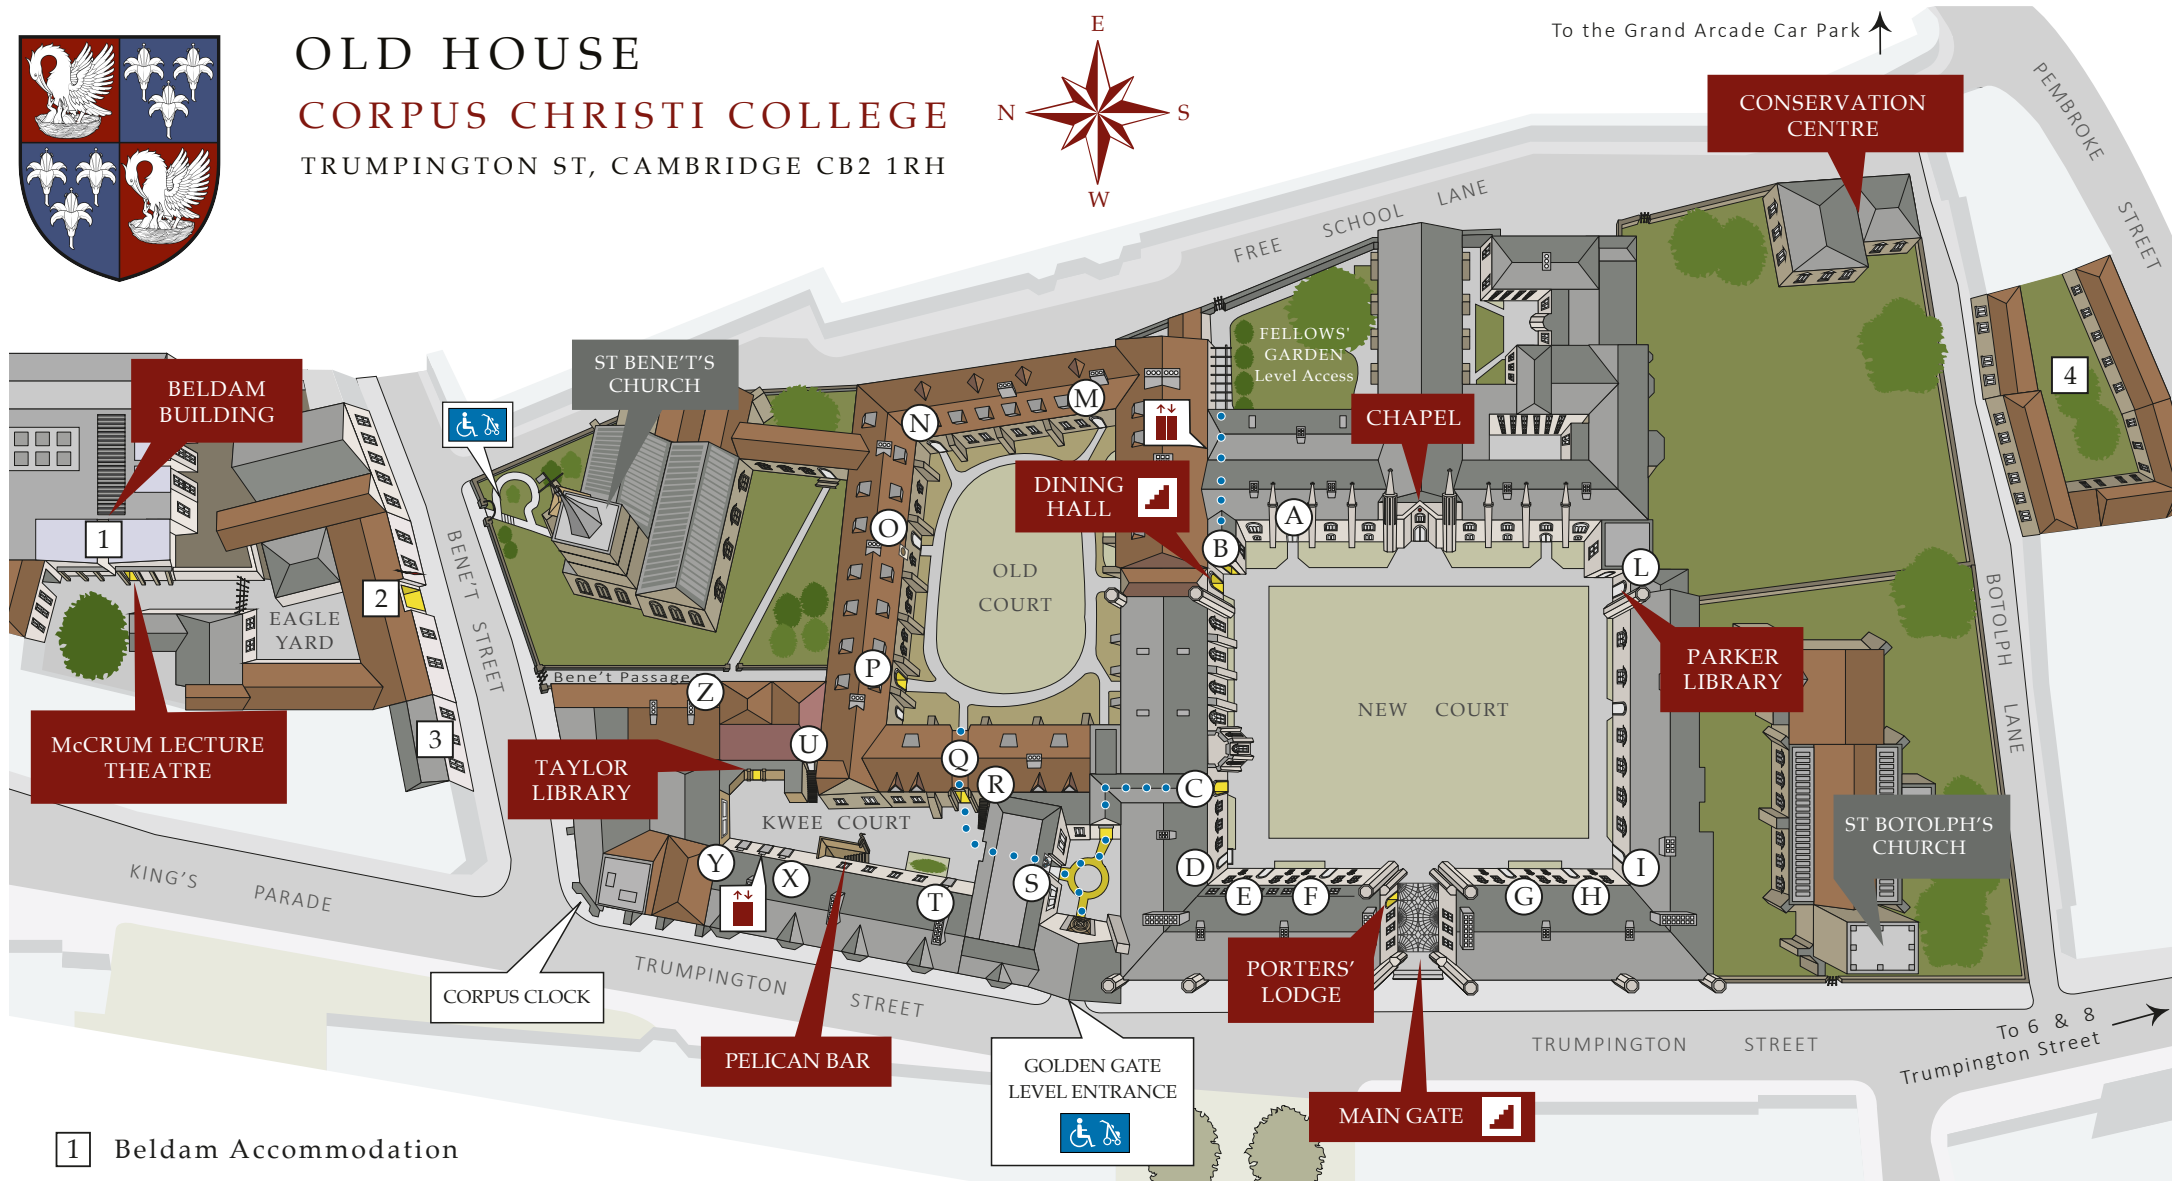

OLD HOUSE

CORPUS CHRISTI COLLEGE

TRUMPINGTON ST, CAMBRIDGE CB2 1RH

To the Grand Arcade Car Park ↑

- 1 Beldam Accommodation
- 2 Archway to the McCrum Lecture Theatre
- 3 Bene't Hostel
- 4 Botolph Court

- (A) Tutorial & Admission Offices
Communications Office
Bursary & Finance Office
Gillingham Room

Corpus Christi College has installed cctv at these premises for your safety and protection
© The Master, Fellows and Scholars of Corpus Christi College in the University of Cambridge, 2020

Lift

Steps

Level route ●●●●